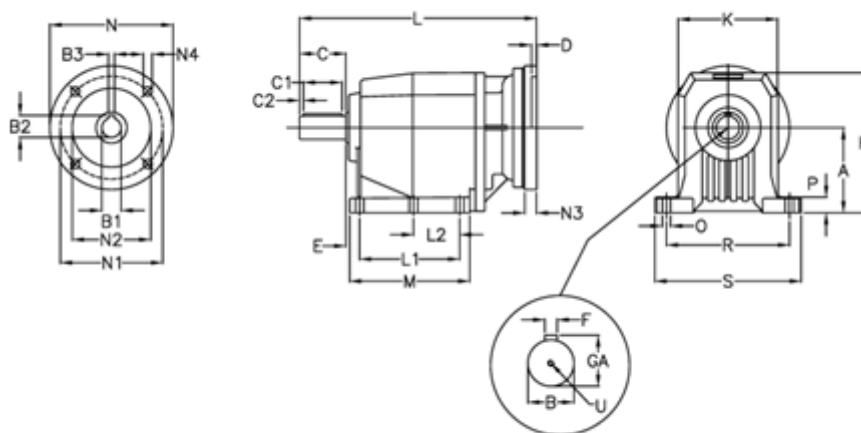

Article number: 40600802591240
 Description: Helical gearbox
 C802P-25,9-P100B5

Measures

A = 250	D = 4.5	L2 = 0.0	P = 35
B = 80	E = 33	M = 277.0	R = 370
B1 = 28	F = 22	N = 250	S = 440
B2 = 31.3	GA = 85.0	N1 = 215	U = M20x42
B3 = 8	H = 420	N2 = 180	
C = 140	K = 320	N3 = 0	
C1 = 110	L = 543.0	N4 = M12x16	
C2 = 15	L1 = 210.0	O = 26	